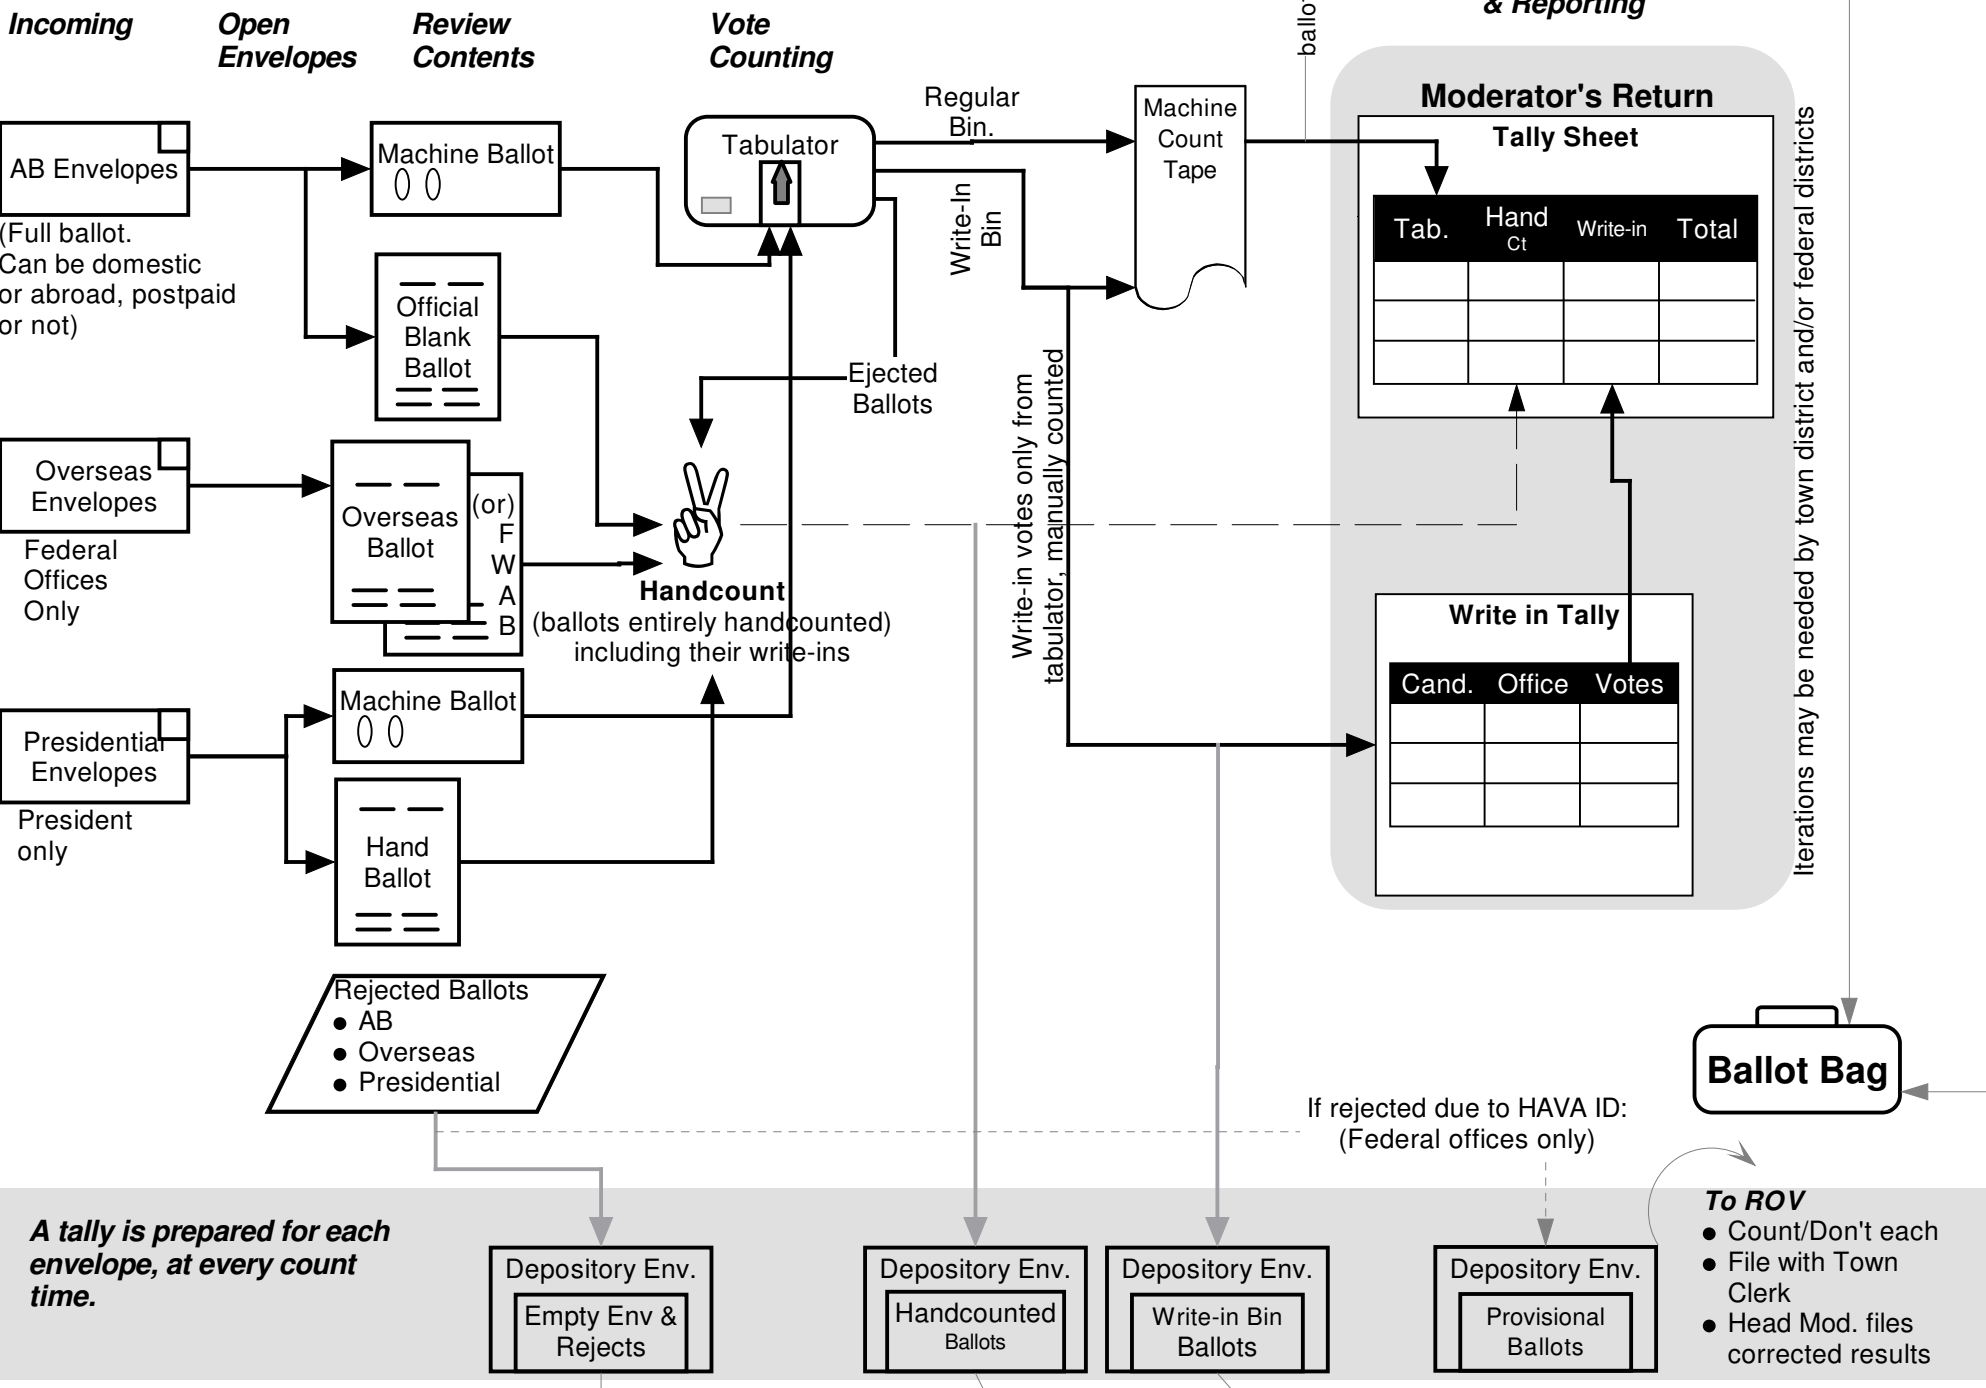

Central AB Ballot and Vote Processing Overview

Performed by District, and Totaled

Iterations may be needed by town district and/or federal districts

If rejected due to HAVA ID: (Federal offices only)